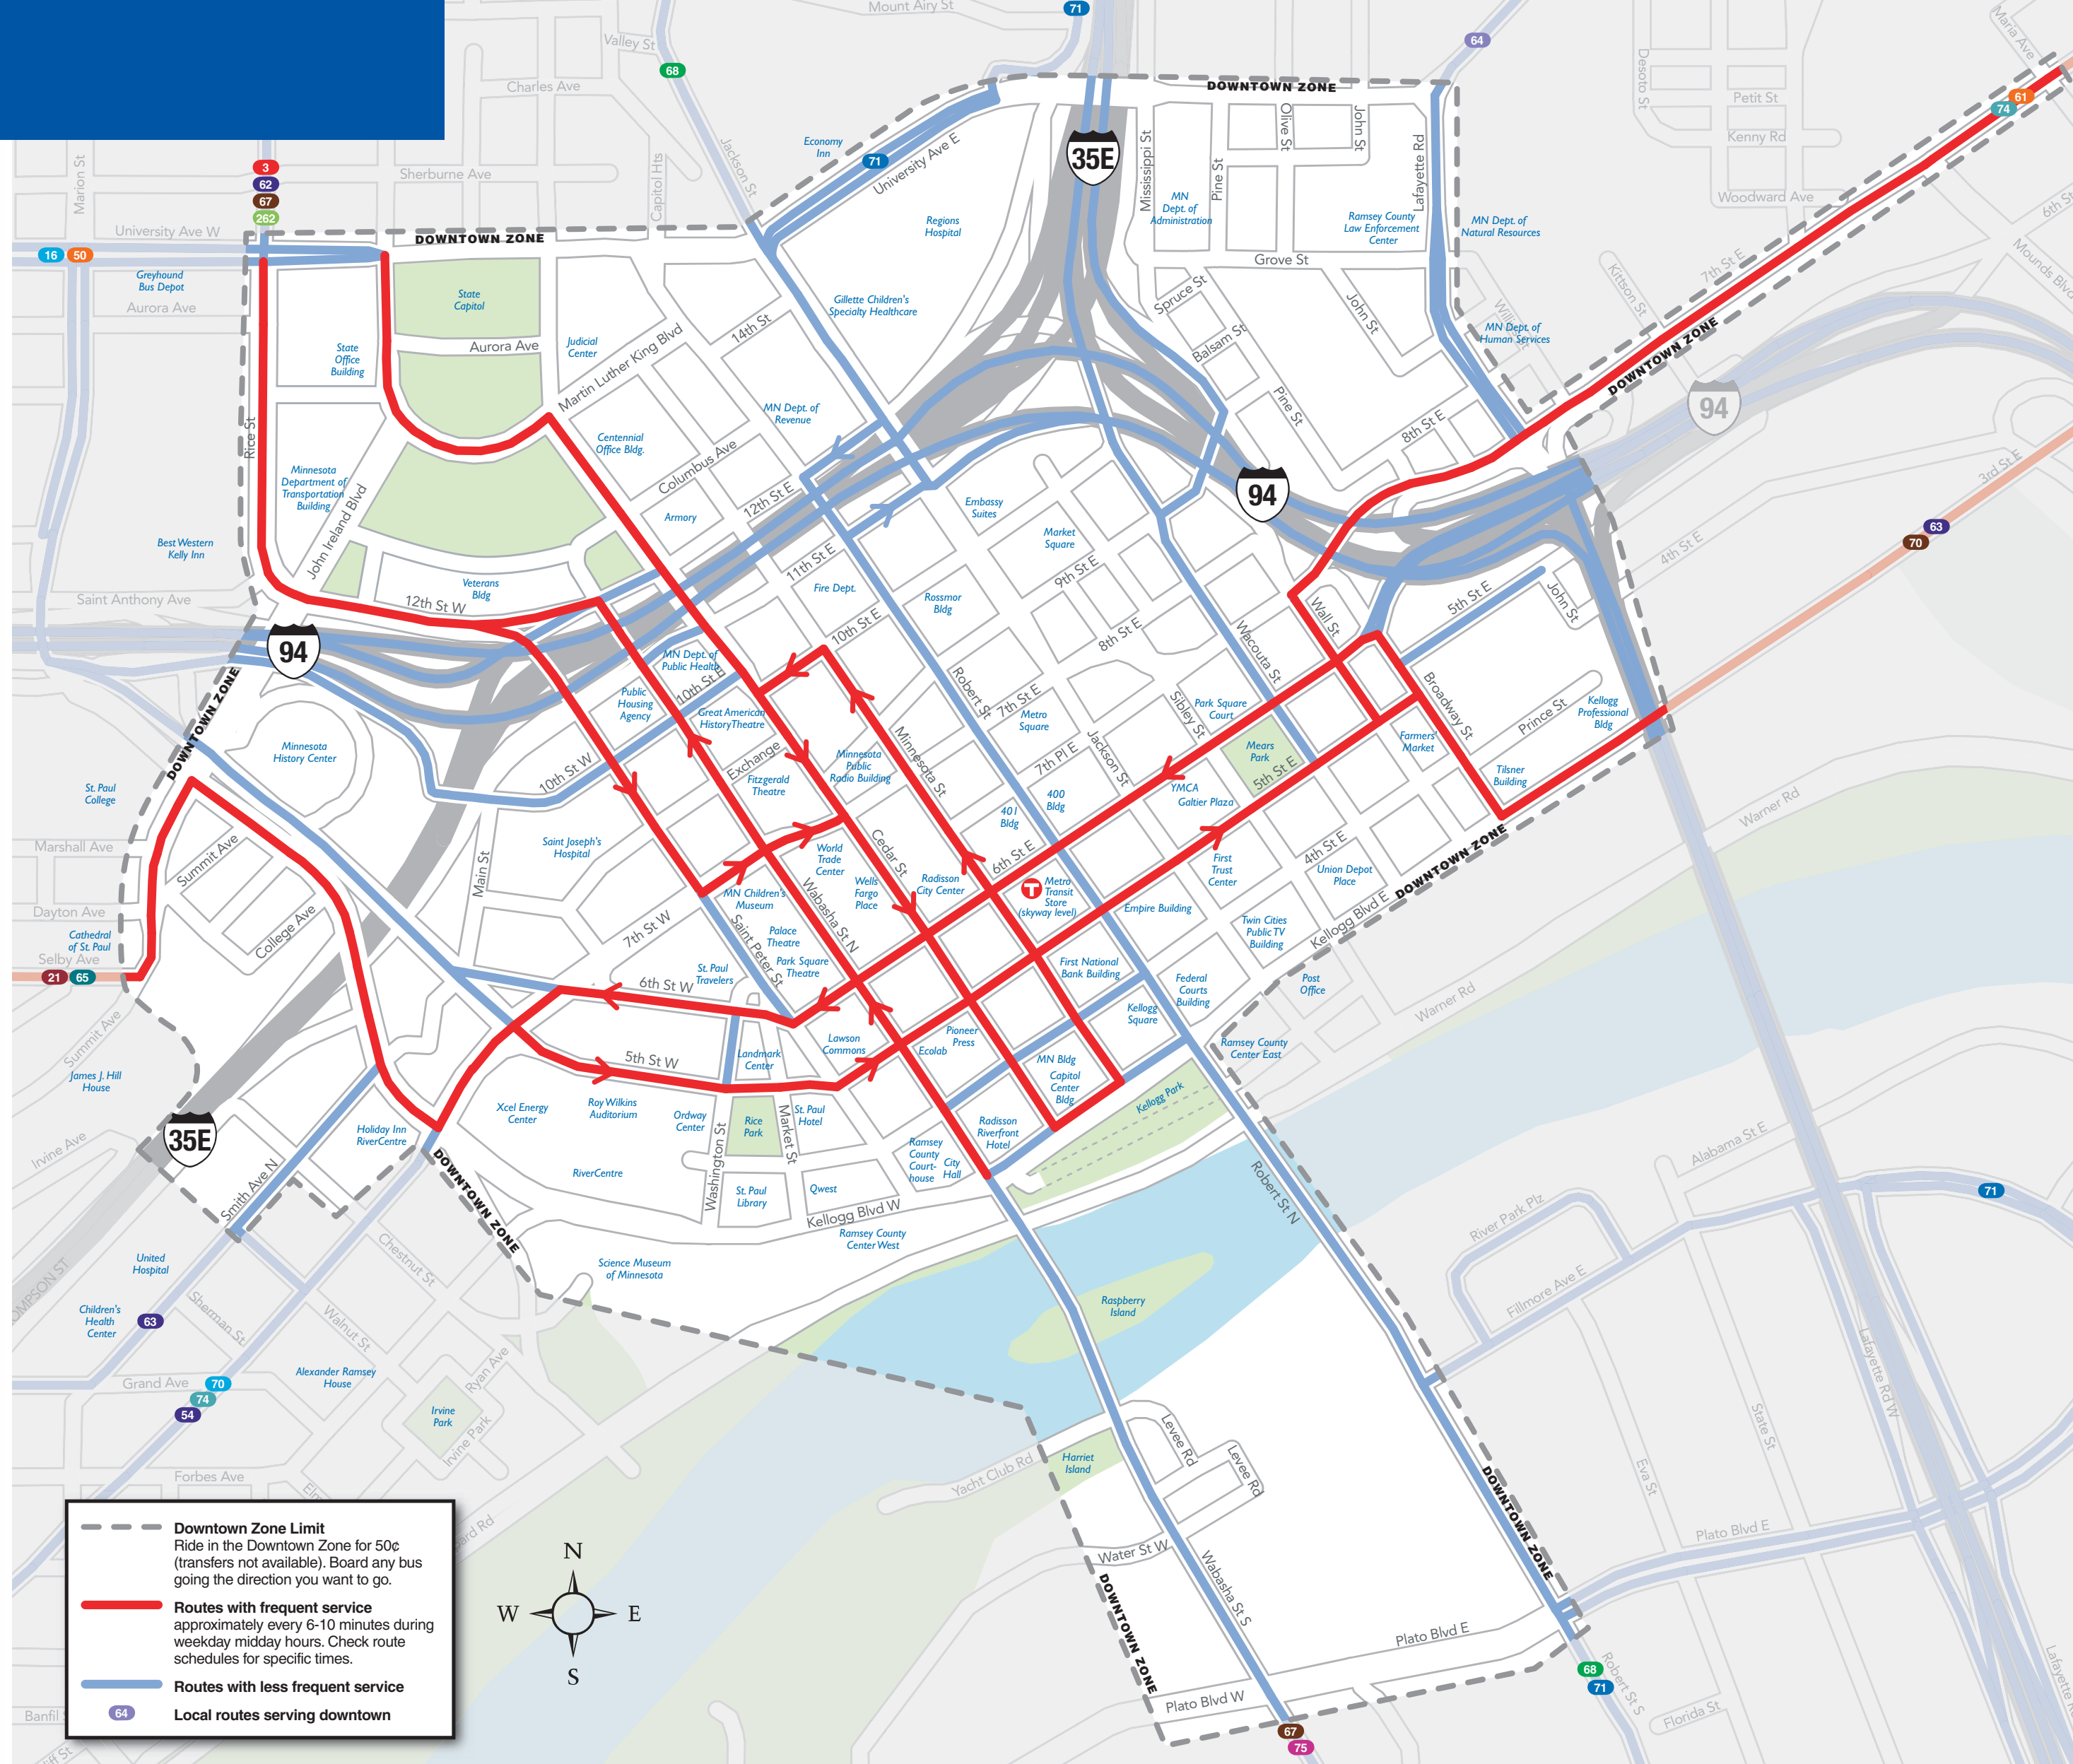

## Downtown St. Paul Express/Limited-Stop Routes

Route	Arrives downtown via	Leaves downtown via
50	Cedar St	Minnesota St
53	5th St	6th St
54	5th St	6th St
94	Cedar St	Minnesota St
255	6th St	5th St
265	6th St	5th St
275	6th St	5th St
294	6th St	5th St
350	6th St	5th St
351	6th St	5th St
353	6th St	5th St
361	6th St	5th St
364	6th St	5th St
417	5th St	6th St
480	5th St	6th St
484	5th St	6th St
489	5th St	6th St
860	6th St	5th St

## Downtown St. Paul Local Routes

Route	Northbound via	Southbound via
3	Wabasha	Cedar
16	Minnesota	Cedar
62	Wabasha	Cedar
67	Wabasha	Cedar
68	Robert	Robert
71	Robert	Robert
75	Wabasha	Cedar
262	Wabasha	Cedar

Route	Eastbound via	Westbound via
21	5th St	6th St
61	5th St	6th St
63	5th St	6th St
64	5th St	6th St
65	5th St	6th St
70	5th St	6th St
74	5th St	6th St

**--- Downtown Zone Limit**  
Ride in the Downtown Zone for 50¢ (transfers not available). Board any bus going the direction you want to go.

**— Routes with frequent service**  
approximately every 6-10 minutes during weekday midday hours. Check route schedules for specific times.

**— Routes with less frequent service**

**64 Local routes serving downtown**