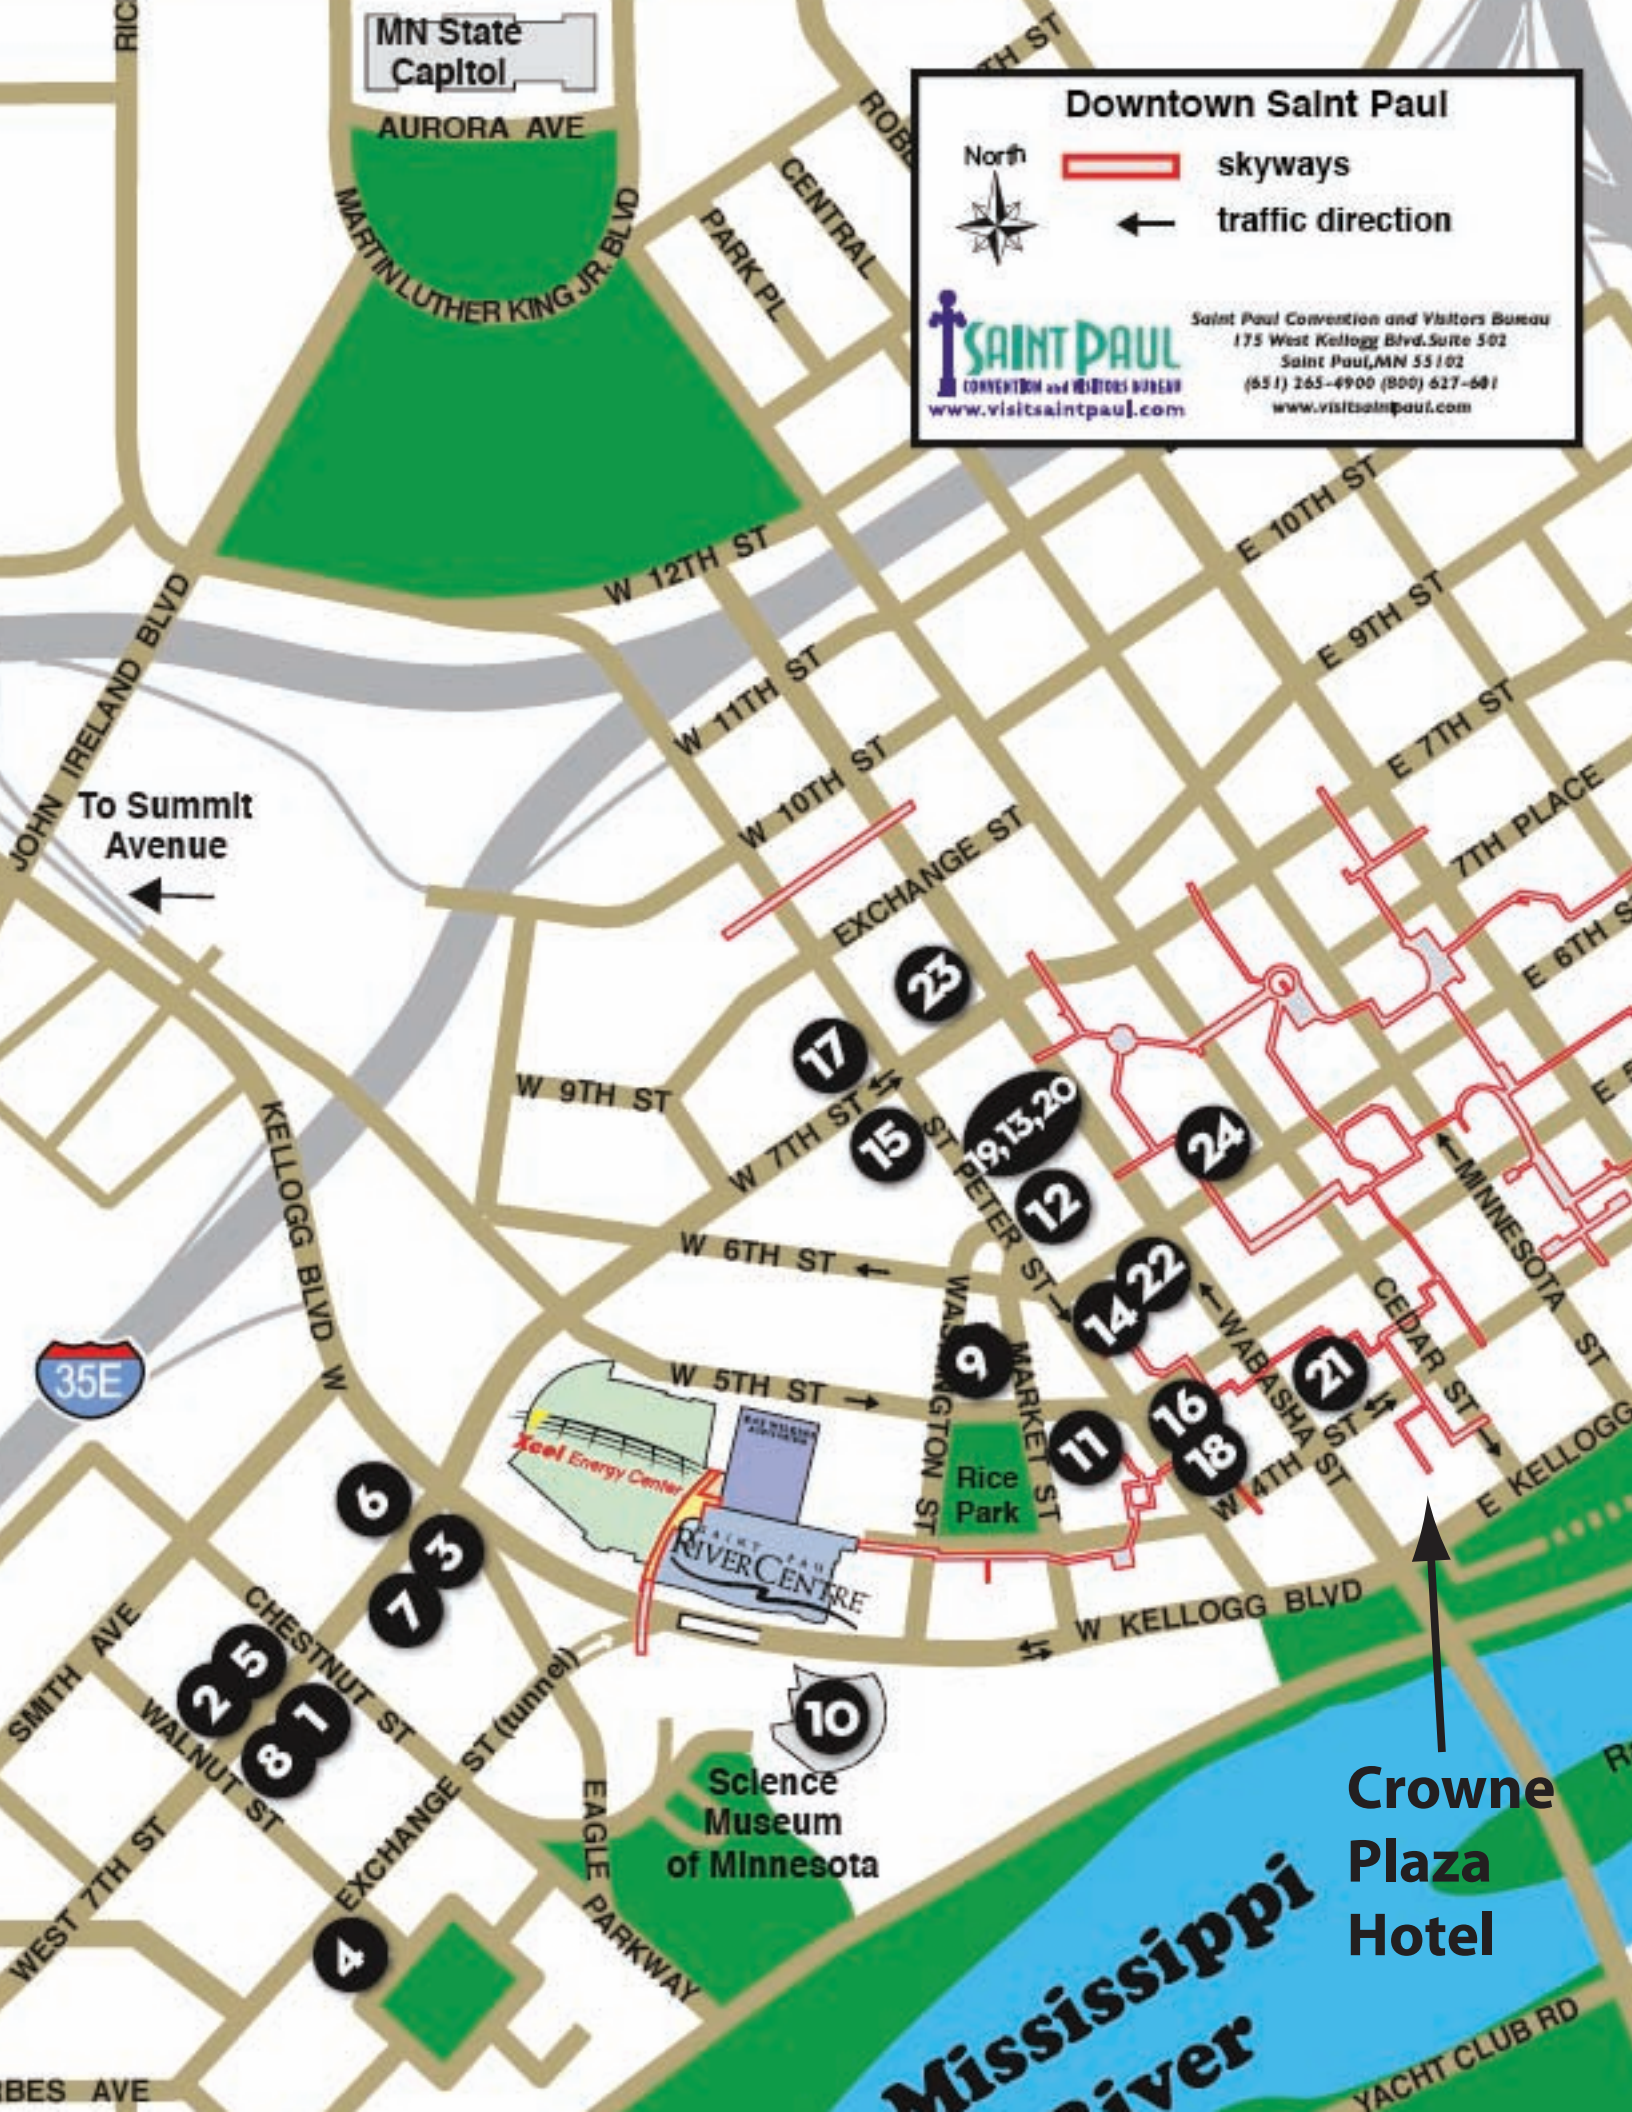

To Summit Avenue  

  
Crowne  
Plaza  
Hotel

Science  
Museum  
of Minnesota

Mississippi  
River

# DOWNTOWN SAINT PAUL RESTAURANTS WITHIN WALKING DISTANCE OF XCEL ENERGY CENTER